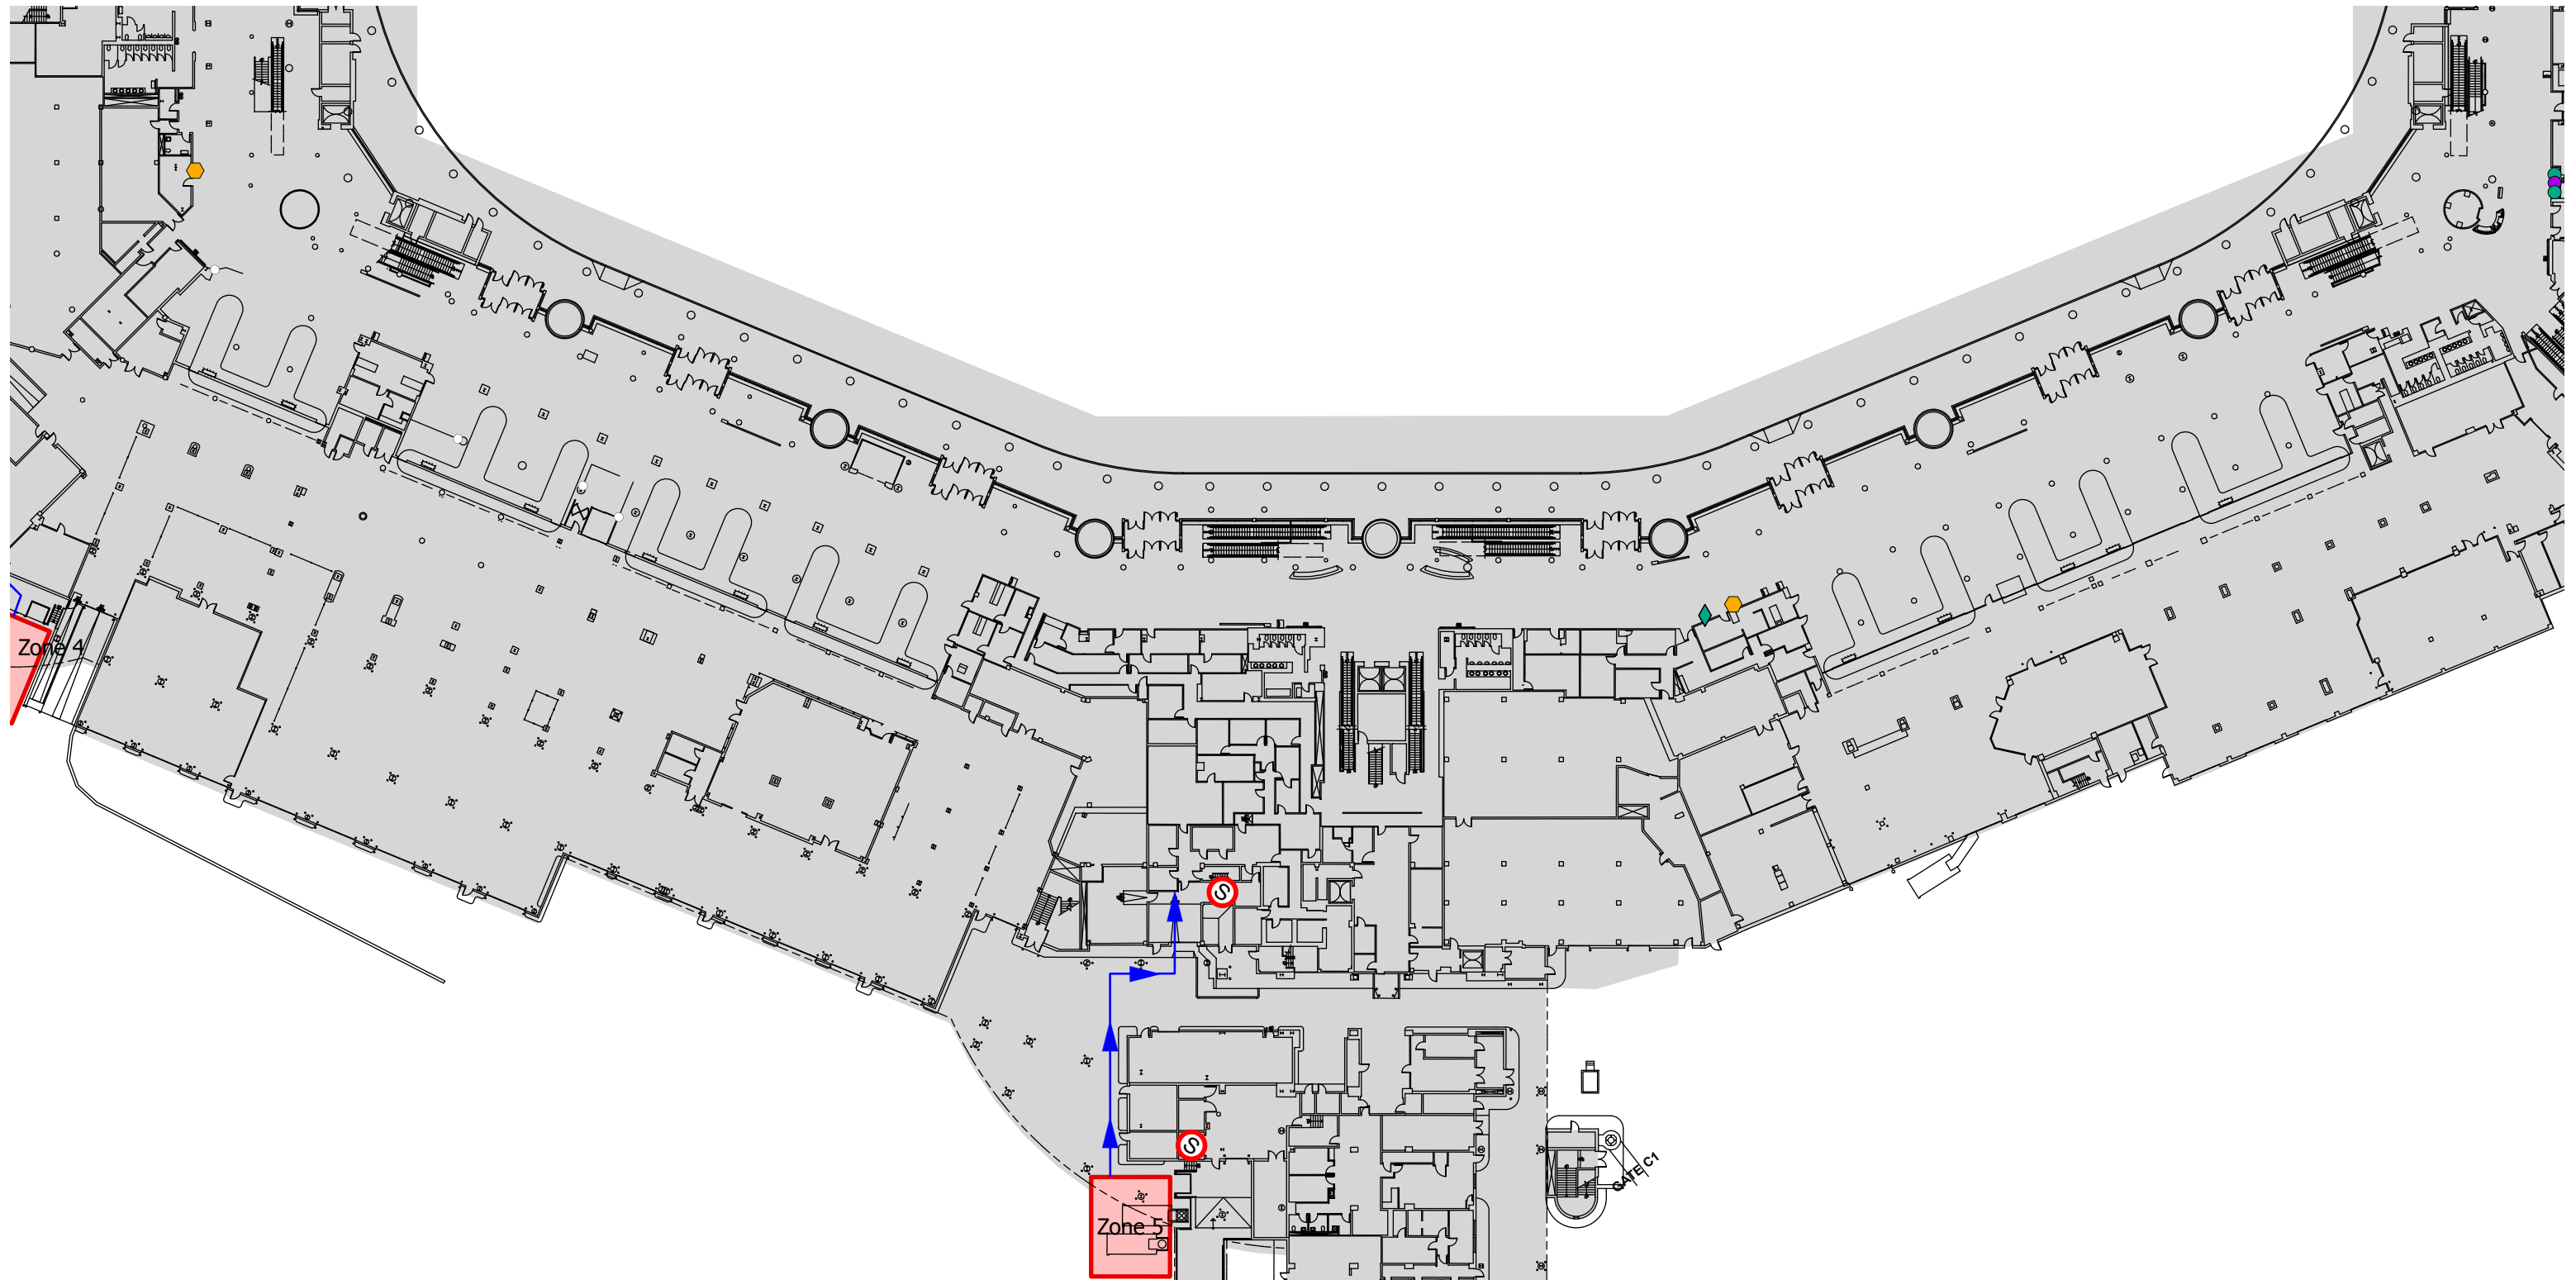

Zones & Paths

- Concession Delivery Zone
- Concession Path
- E Passenger Elevator
- S Service Elevator

Location

Date: 2022-07-25

RFP-MDOT-AC-2023

**Exhibit I
Terminal Delivery Zones and Paths**

Sheet 4 of 8

South, Center, North Terminal, Lower Level

Concessions

- ConvenienceRetail
- FoodService
- MAA Controlled
- Services
- SpecialtyRetail
- SupportSpace
- Vending

Vending Machine Type

- Automated Teller Machine
- Lottery
- Tech
- Phone/SIM
- FuelRod
- Beverage
- Water
- Snack
- Ice Cream
- Cosmetics
- Flowers
- PPE

Zones & Paths

- Concession Delivery Zone
- Concession Path
- Passenger Elevator
- Service Elevator

Location

Date: 2022-07-25

**RFP-MDOT-AC-2023
Exhibit I
Terminal Delivery Zones and Paths**

Zone 5

Concourse C, Lower Level