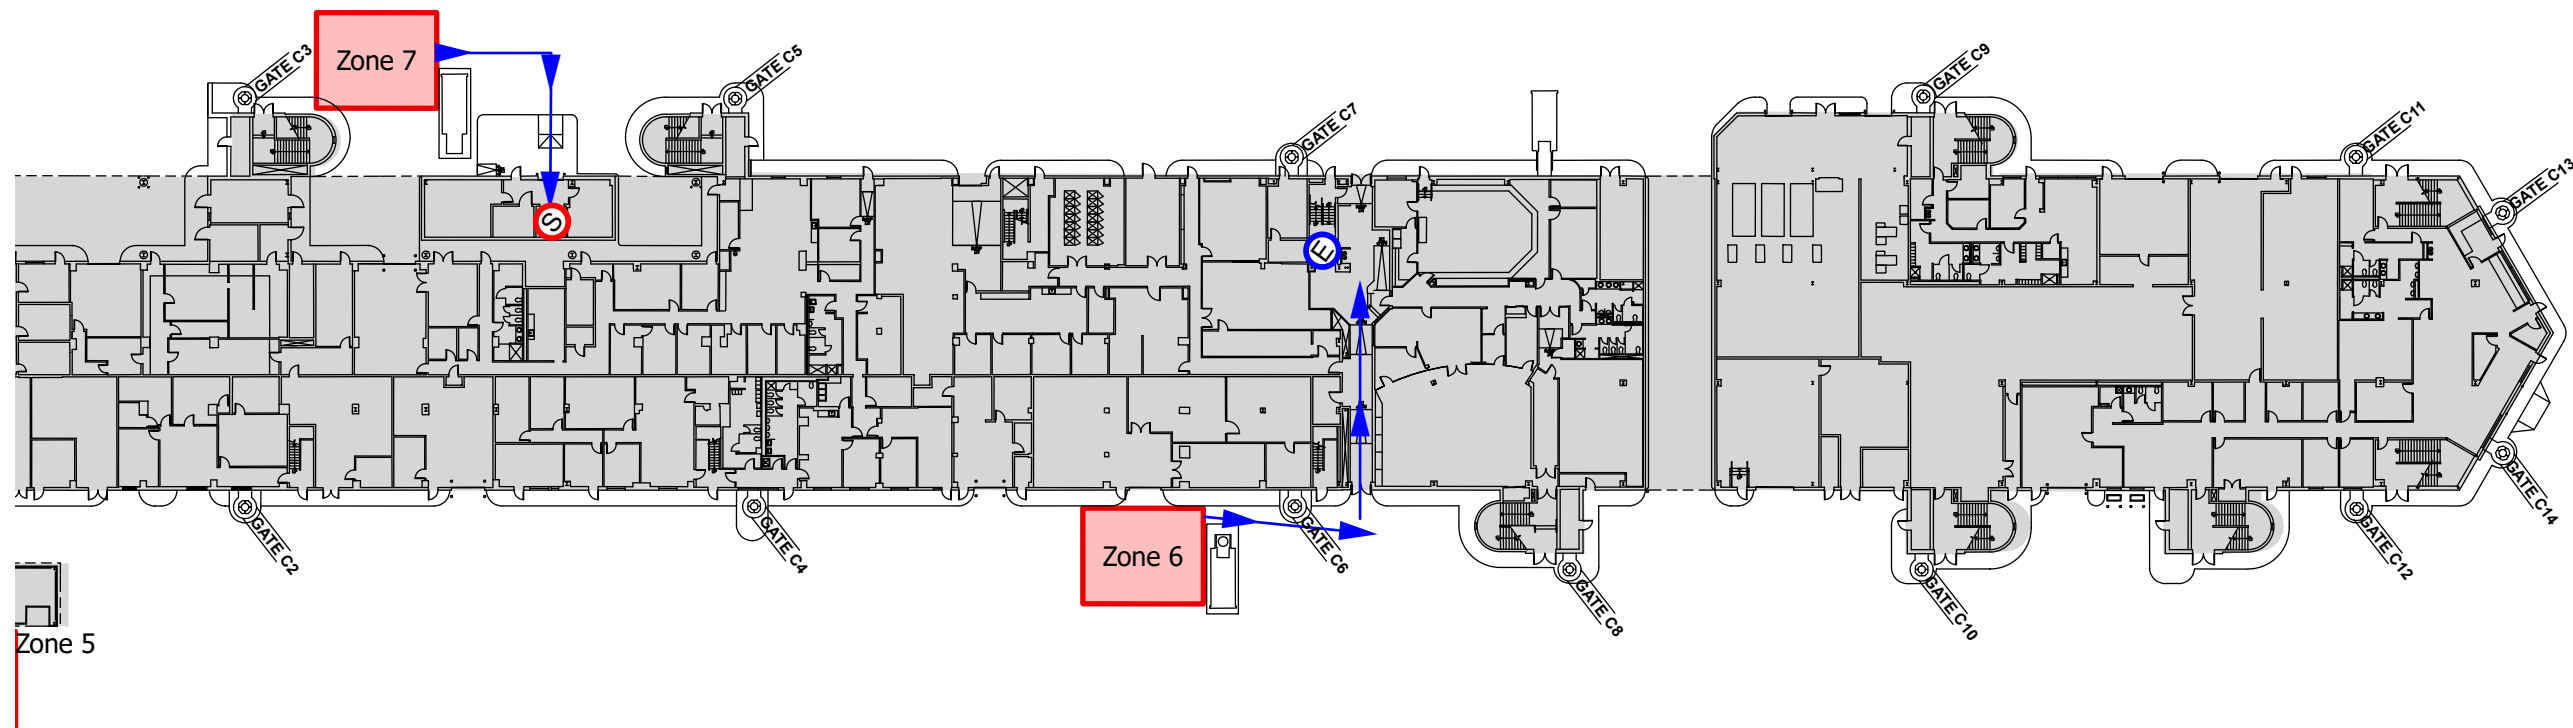

South, Center, North Terminal, Lower Level

Concessions

- ConvenienceRetail
- FoodService
- MAA Controlled
- Services
- SpecialtyRetail
- SupportSpace
- Vending

Vending Machine Type

- Automated Teller Machine
- Lottery
- Tech
- Phone/SIM
- FuelRod
- Beverage
- Water
- Snack
- Ice Cream
- Cosmetics
- Flowers
- PPE

Zones & Paths

- Concession Delivery Zone
- Concession Path
- Passenger Elevator
- Service Elevator

Location

Date: 2022-07-25

**RFP-MDOT-AC-2023
Exhibit I
Terminal Delivery Zones and Paths**

Zone 5

Concourse C, Lower Level

- Zones & Paths**
- Concession Delivery Zone
 - Concession Path
 - Passenger Elevator
 - Service Elevator

RFP-MDOT-AC-2023

Exhibit I

Terminal Delivery Zones and Paths

Sheet 6 of 8

Concourse D, DX, Lower Level