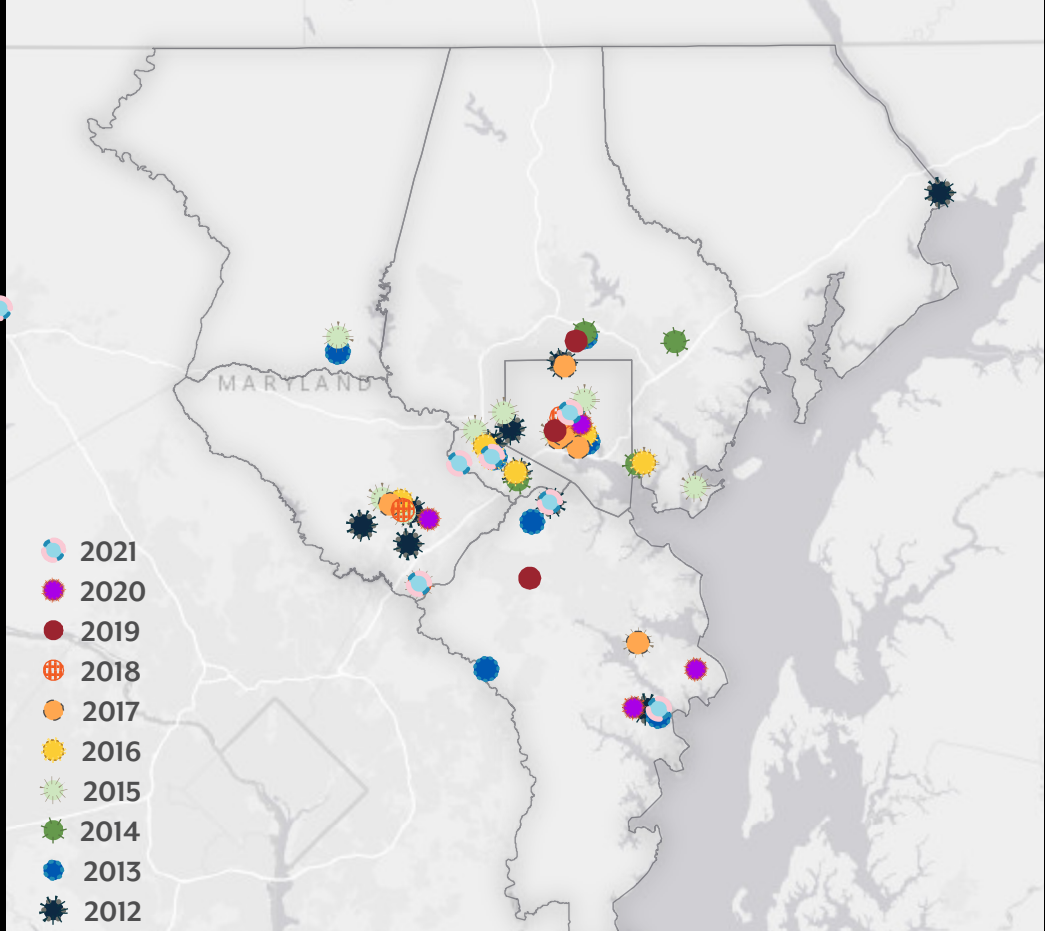

Maryland Bikeways Projects

By Region & Fiscal Award Year

FY 2021 Awardees

Western Maryland

Washington Metro Region

Baltimore Metro Region

Southern Maryland

Eastern Shore

- 2021
- 2020
- 2019
- 2018
- 2017
- 2016
- 2015
- 2014
- 2013
- 2012

- 2021
- 2020
- 2019
- 2018
- 2017
- 2016
- 2015
- 2014
- 2013
- 2012

- 2021
- 2020
- 2019
- 2018
- 2017
- 2016
- 2015
- 2014
- 2013
- 2012

- 2021
- 2020
- 2019
- 2018
- 2017
- 2016
- 2015
- 2014
- 2013
- 2012

- 2021
- 2020
- 2019
- 2018
- 2017
- 2016
- 2015
- 2014
- 2013
- 2012