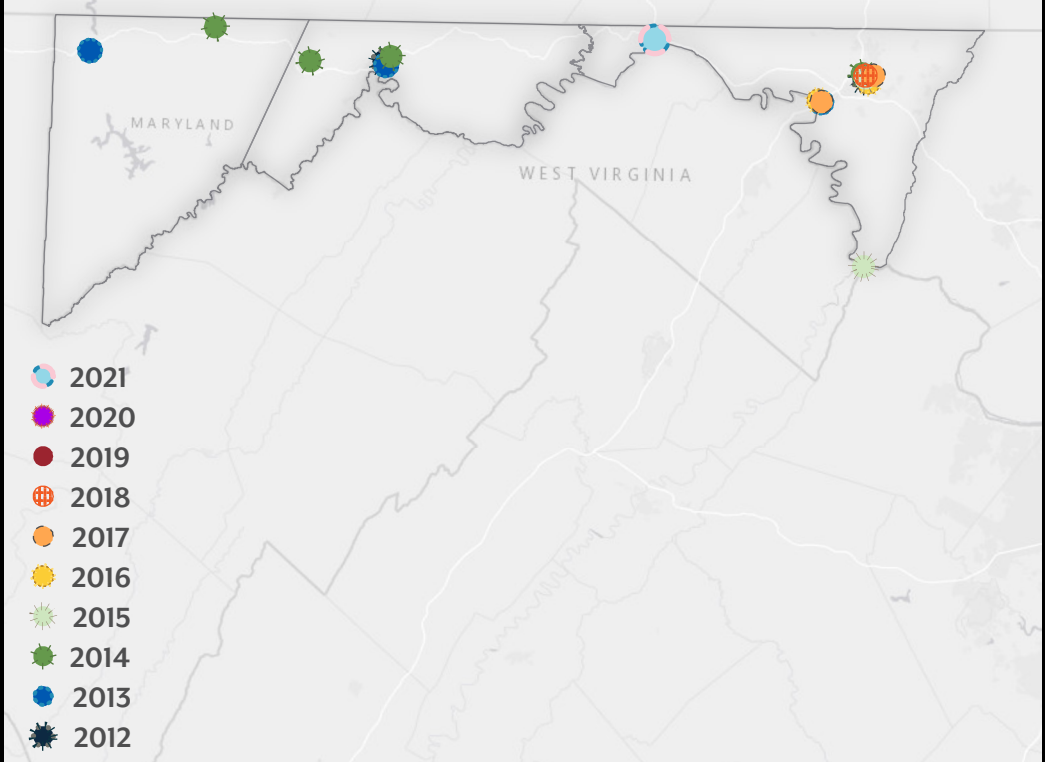

Maryland Bikeways Projects

By Region & Fiscal Award Year

FY 2021 Awardees

Western Maryland

Washington Metro Region

Baltimore Metro Region

Southern Maryland

Eastern Shore

- 2021
- 2020
- 2019
- 2018
- 2017
- 2016
- 2015
- 2014
- 2013
- 2012

- 2021
- 2020
- 2019
- 2018
- 2017
- 2016
- 2015
- 2014
- 2013
- 2012

- 2021
- 2020
- 2019
- 2018
- 2017
- 2016
- 2015
- 2014
- 2013
- 2012

- 2021
- 2020
- 2019
- 2018
- 2017
- 2016
- 2015
- 2014
- 2013
- 2012

- 2021
- 2020
- 2019
- 2018
- 2017
- 2016
- 2015
- 2014
- 2013
- 2012