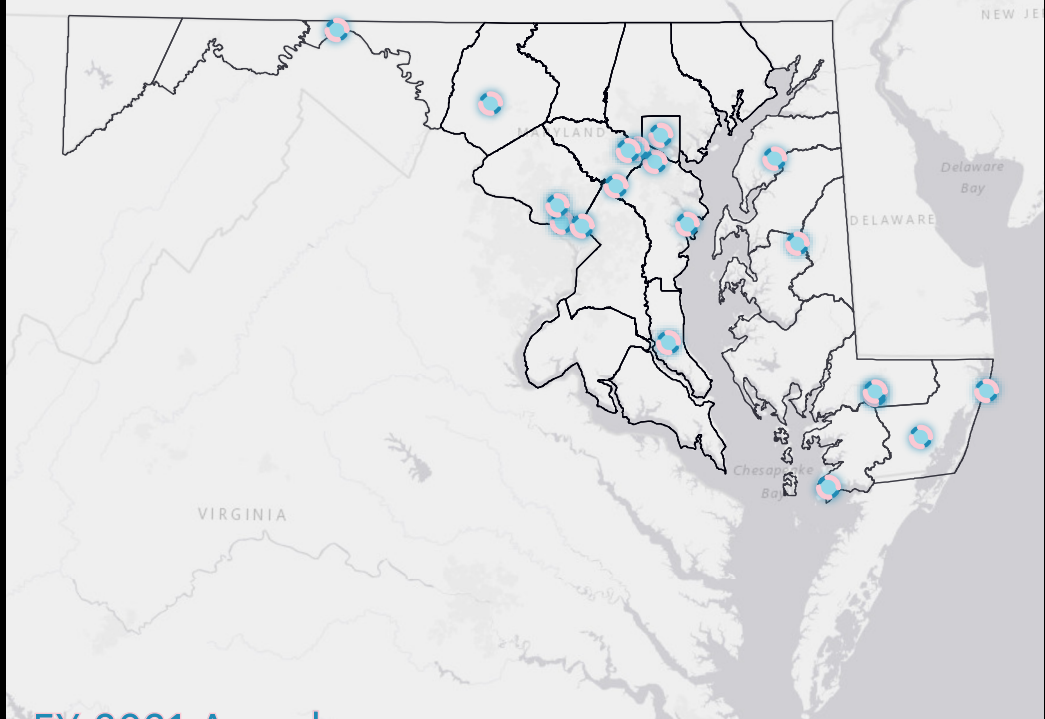

Maryland Bikeways Projects

By Region & Fiscal Award Year

FY 2021 Awardees

Western Maryland

Washington Metro Region

Baltimore Metro Region

Southern Maryland

Eastern Shore