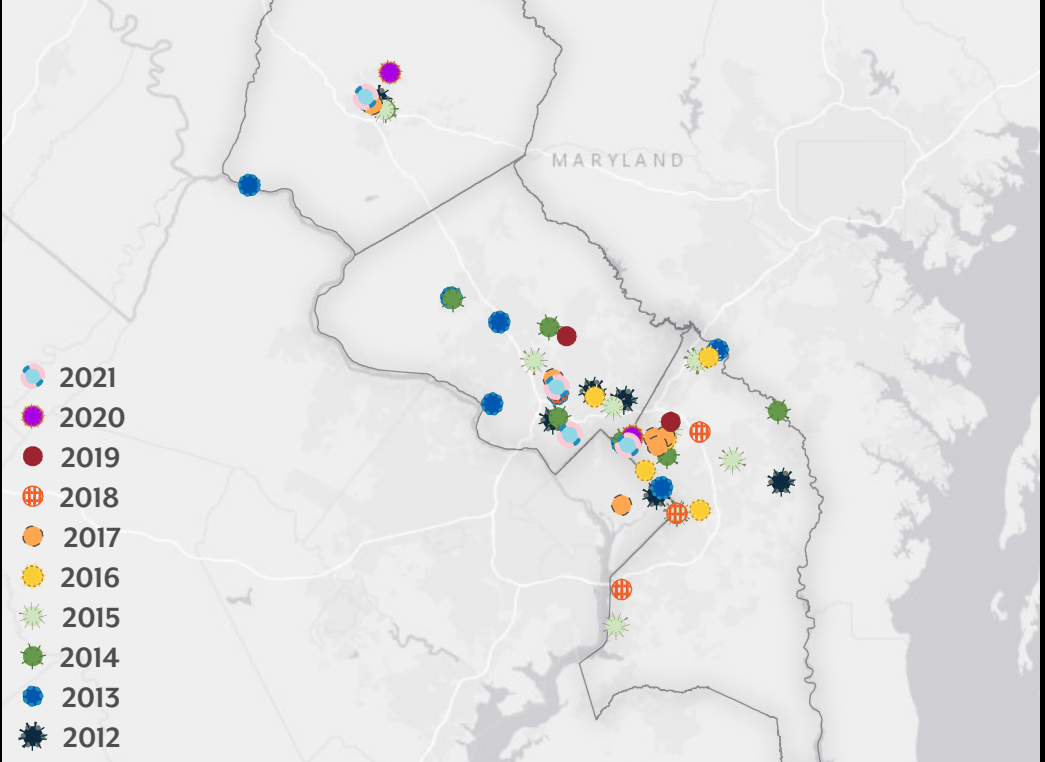

Maryland Bikeways Projects

By Region & Fiscal Award Year

FY 2021 Awardees

Western Maryland

Washington Metro Region

Baltimore Metro Region

Southern Maryland

Eastern Shore

- 2021
- 2020
- 2019
- 2018
- 2017
- 2016
- 2015
- 2014
- 2013
- 2012

- 2021
- 2020
- 2019
- 2018
- 2017
- 2016
- 2015
- 2014
- 2013
- 2012

- 2021
- 2020
- 2019
- 2018
- 2017
- 2016
- 2015
- 2014
- 2013
- 2012