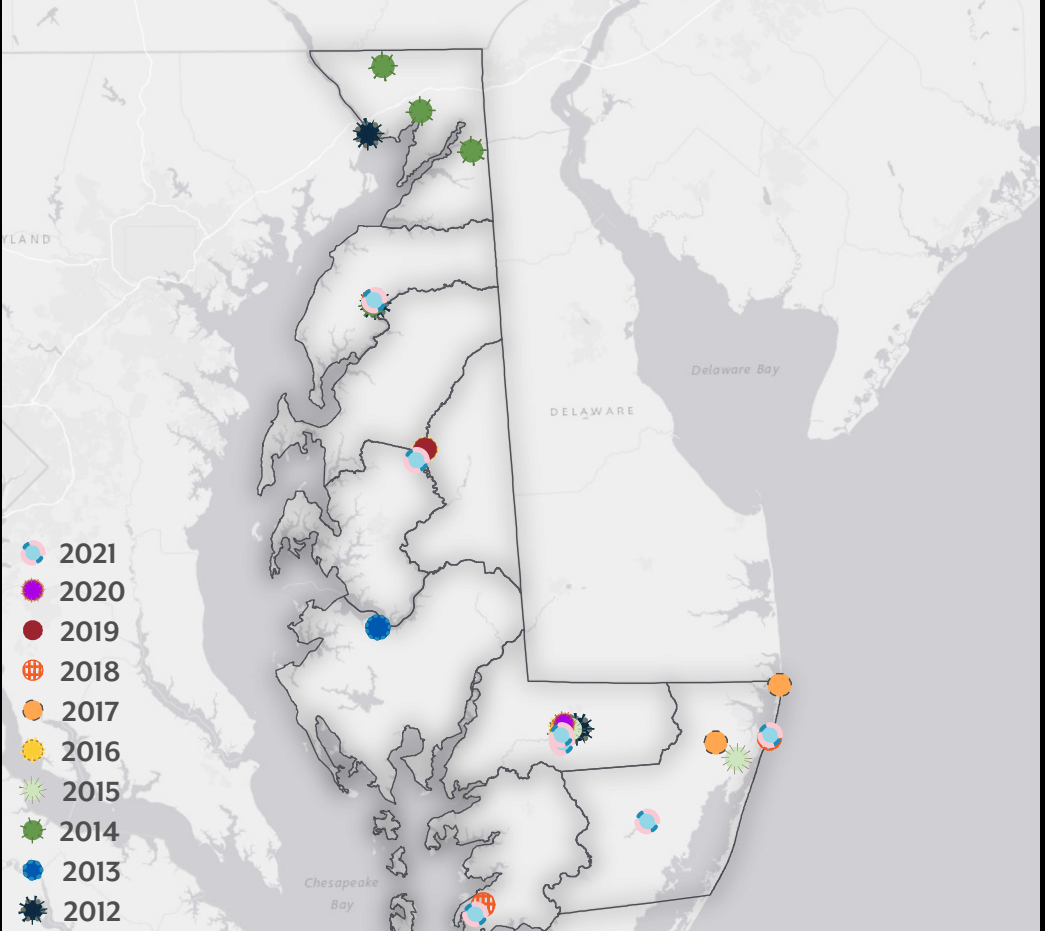

Maryland Bikeways Projects

By Region & Fiscal Award Year

FY 2021 Awardees

Western Maryland

Washington Metro Region

Baltimore Metro Region

Southern Maryland

Eastern Shore

- 2021
- 2020
- 2019
- 2018
- 2017
- 2016
- 2015
- 2014
- 2013
- 2012

- 2021
- 2020
- 2019
- 2018
- 2017
- 2016
- 2015
- 2014
- 2013
- 2012

- 2021
- 2020
- 2019
- 2018
- 2017
- 2016
- 2015
- 2014
- 2013
- 2012