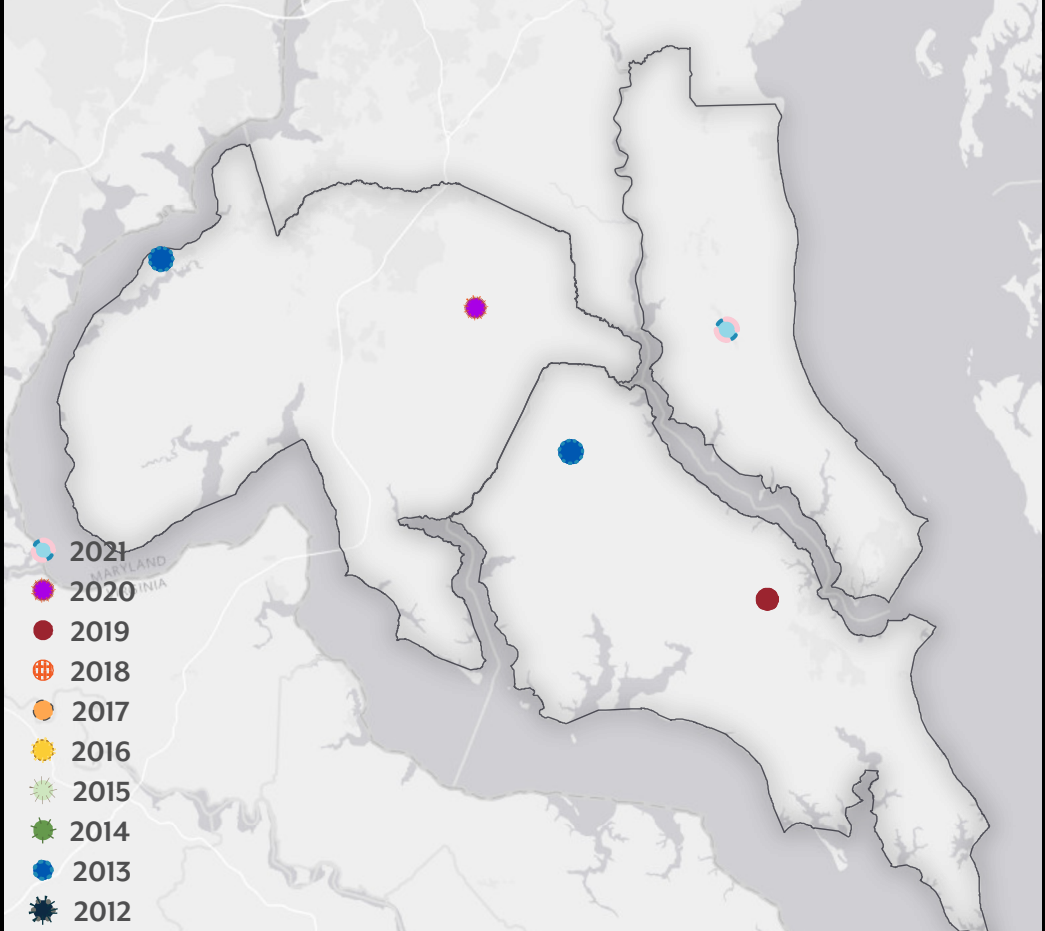

Maryland Bikeways Projects

By Region & Fiscal Award Year

FY 2021 Awardees

Western Maryland

Washington Metro Region

Baltimore Metro Region

Southern Maryland

Eastern Shore