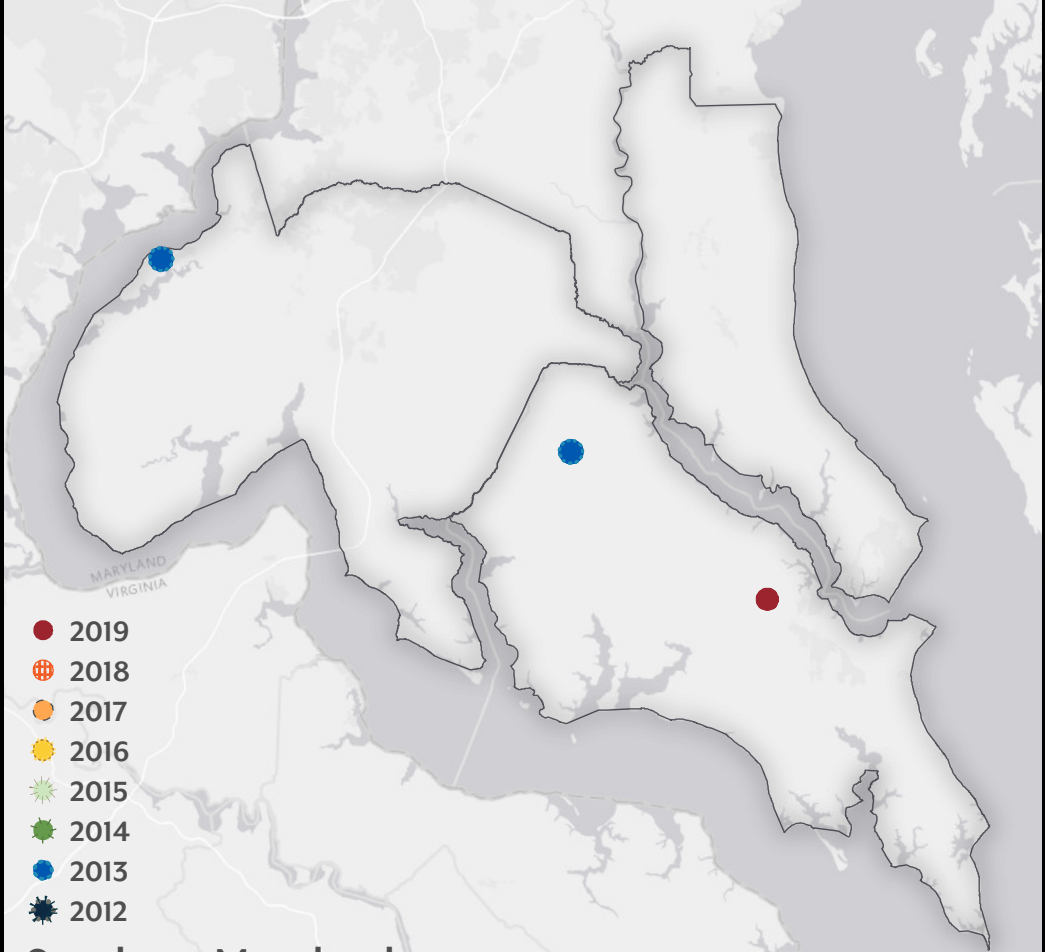

# Maryland Bikeways Projects

## By Region & Fiscal Award Year

Western Maryland

Washington Metro Region

Baltimore Metro Region

Southern Maryland

Eastern Shore