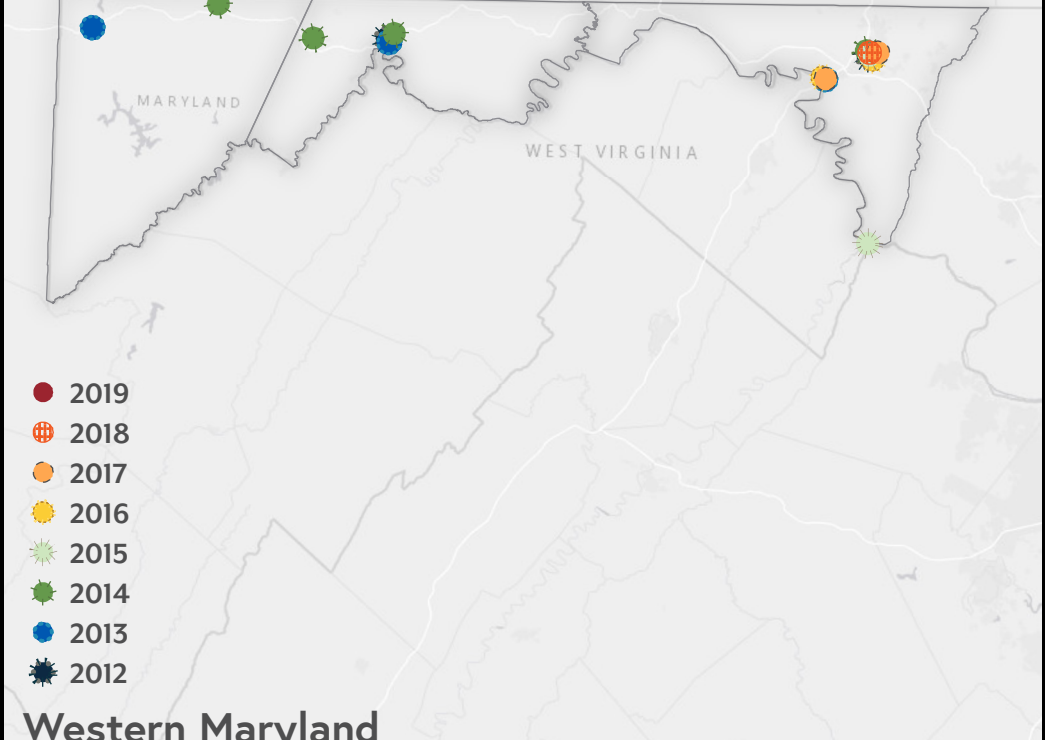

# Maryland Bikeways Projects

## By Region & Fiscal Award Year

Western Maryland

Washington Metro Region

Baltimore Metro Region

Southern Maryland

Eastern Shore