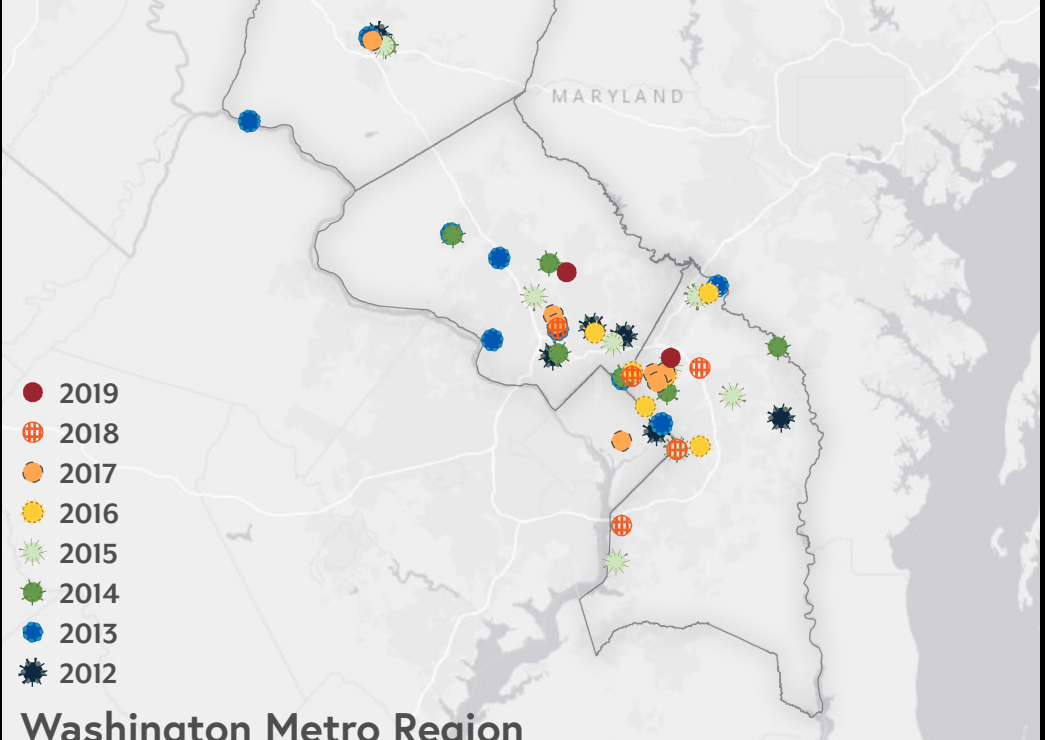

# Maryland Bikeways Projects

## By Region & Fiscal Award Year

Western Maryland

Washington Metro Region

Baltimore Metro Region

Southern Maryland

Eastern Shore