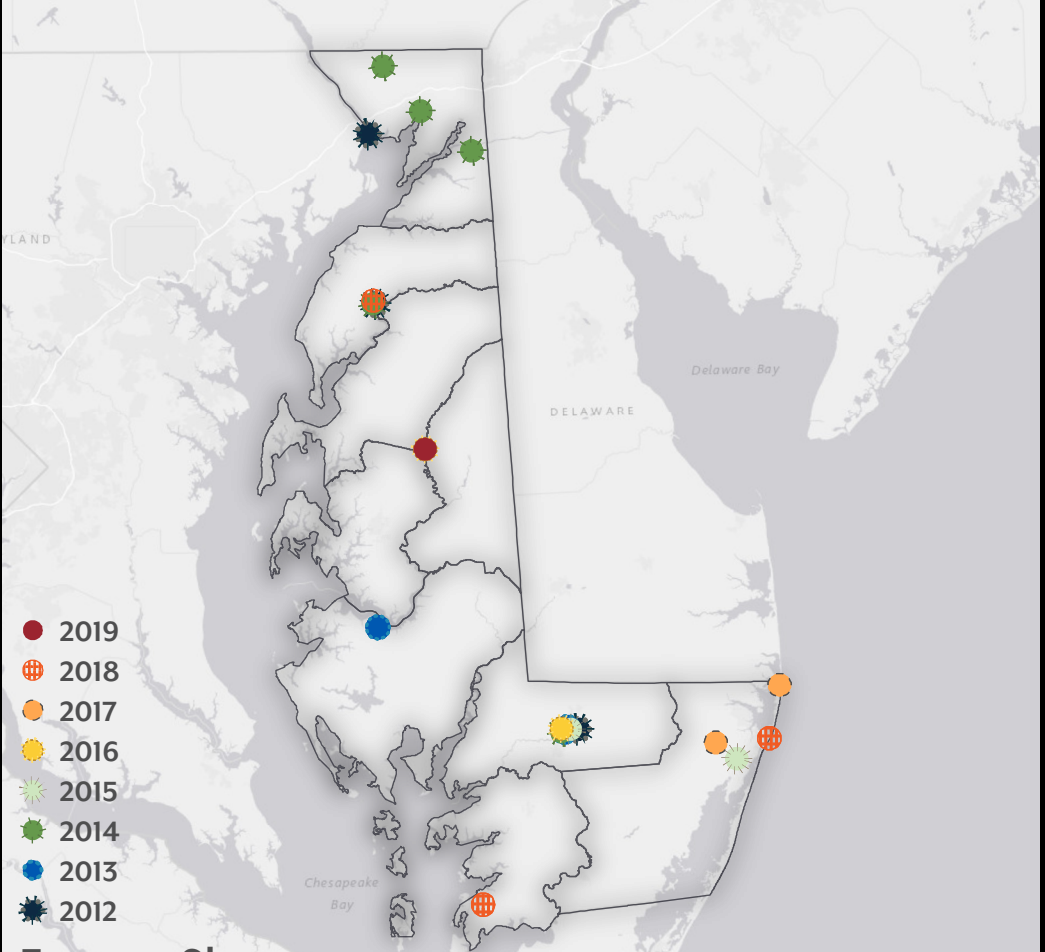

# Maryland Bikeways Projects

## By Region & Fiscal Award Year

Western Maryland

Washington Metro Region

Baltimore Metro Region

Southern Maryland

Eastern Shore