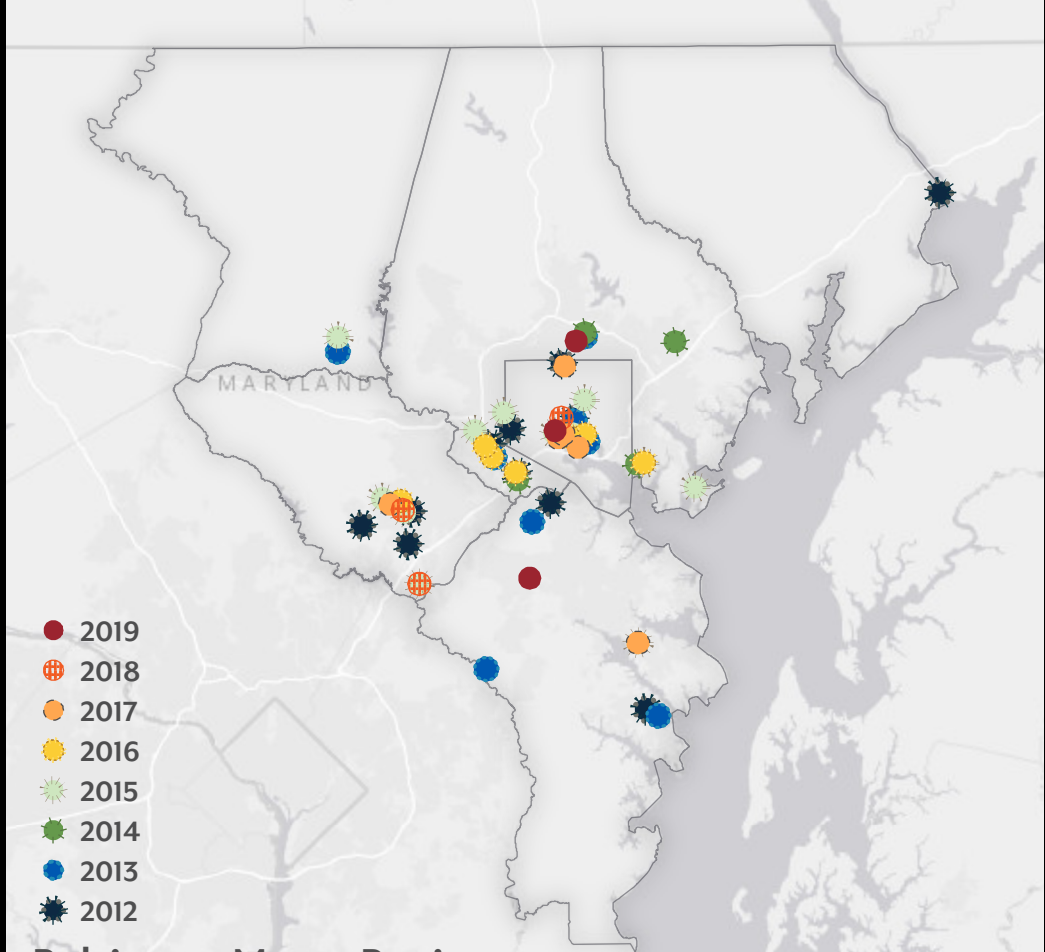

# Maryland Bikeways Projects

## By Region & Fiscal Award Year

Western Maryland

Washington Metro Region

Baltimore Metro Region

Southern Maryland

Eastern Shore