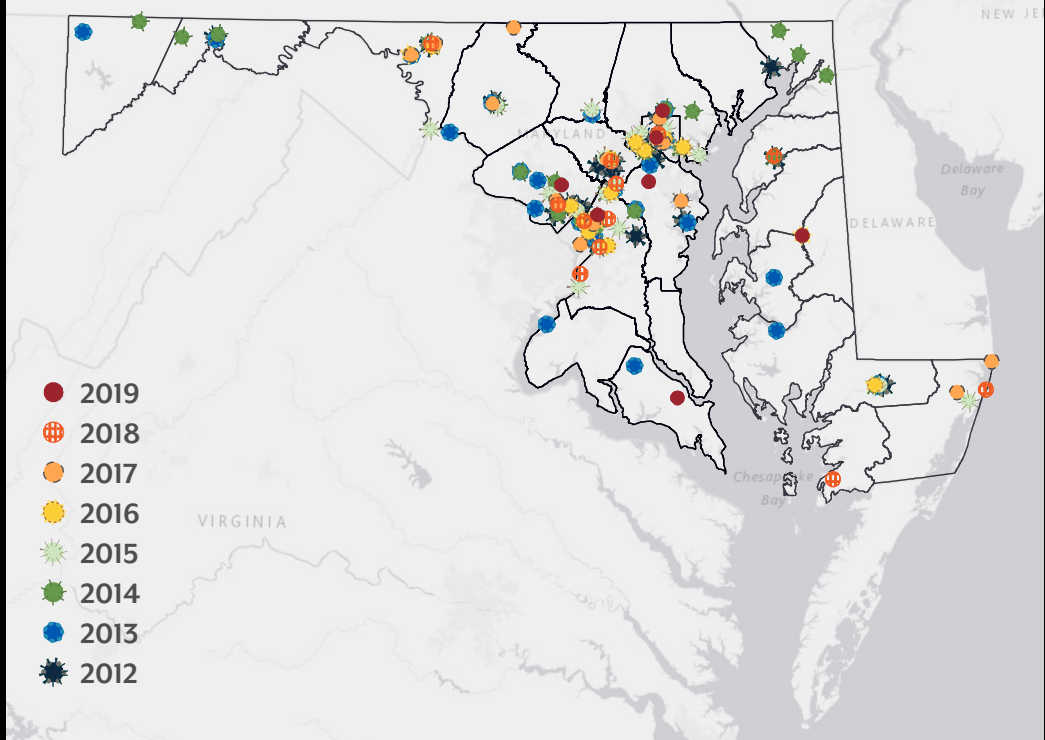

# Maryland Bikeways Projects

## By Region & Fiscal Award Year

Western Maryland

Washington Metro Region

Baltimore Metro Region

Southern Maryland

Eastern Shore